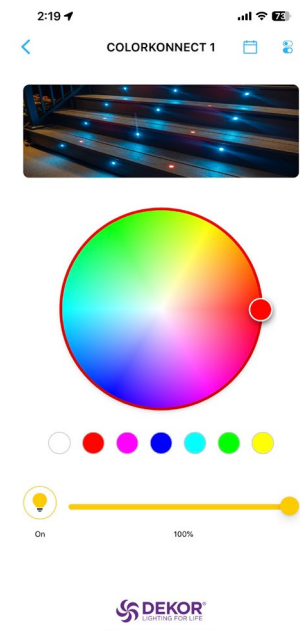

Model Numbers:

DEKDOTD - DOWN LIGHT
DEKDOTS - STAIR LIGHT

DOCKDOTD - DOWN LIGHT
DOCKDOTS - STAIR LIGHT